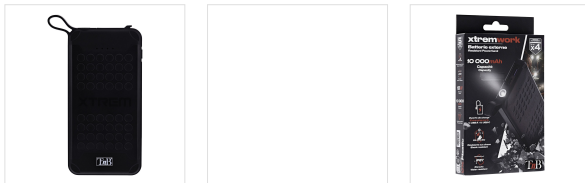

## XTREMWORK 1XUSB-A 10000mAh 10W powerbank

**NEVER RUN OUT OF BATTERY !**

The XPBU10000 power bank will accompany you in all the most extreme situations. Thanks to its reinforced structure, the XPBU10000 powerbank has no limit: IPX7, it is water, dust and shock resistant. With a capacity of 10000mAh, XPBU10000 will quickly charge all your devices (smartphones, tablets...). Equipped with a flashlight and a hook, this powerbank is perfect for outdoor use. XPBU10000 will be the ideal companion for outdoor workers, sports enthusiasts and adventurers.

### BOX CONTENTS

1x XPBU10000

1x Notice