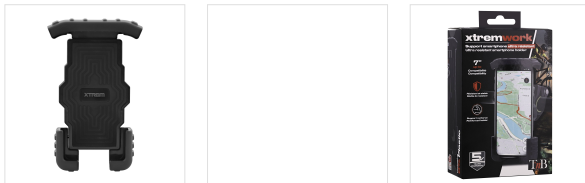

Smartphone - Xtremwork - Xtremwork accessories

Resistant handlebar smartphone holder **XTREMWORK**

ENJOY A PREMIUM AND ULTRA STABLE HOLDER FOR YOUR JOURNEYS!

This XTREMWORK handlebar mount is ideal to hold your smartphone while riding.
Its ultra stable and resistant jaw will hold your smartphone in an optimal way!
It has a 360° rotating head and fits most bike and motorbike thanks to its handlebar attachment.
Its handlebar clamp ensures that your smartphone is held in place like no other.
The product is compatible with all smartphones up to 7 inches.
Clamp holding button at the back of the product.

BOX CONTENTS

1x Jaw support for handlebars

Characteristics

Smartphones up to 7"

15

Ref.: XHHOLD1

3 303170 111789

Packing: 4
Net weight (g): 190
Weight with packaging (g): 240
Product size (cm):
Packing size (cm): 11x5x19