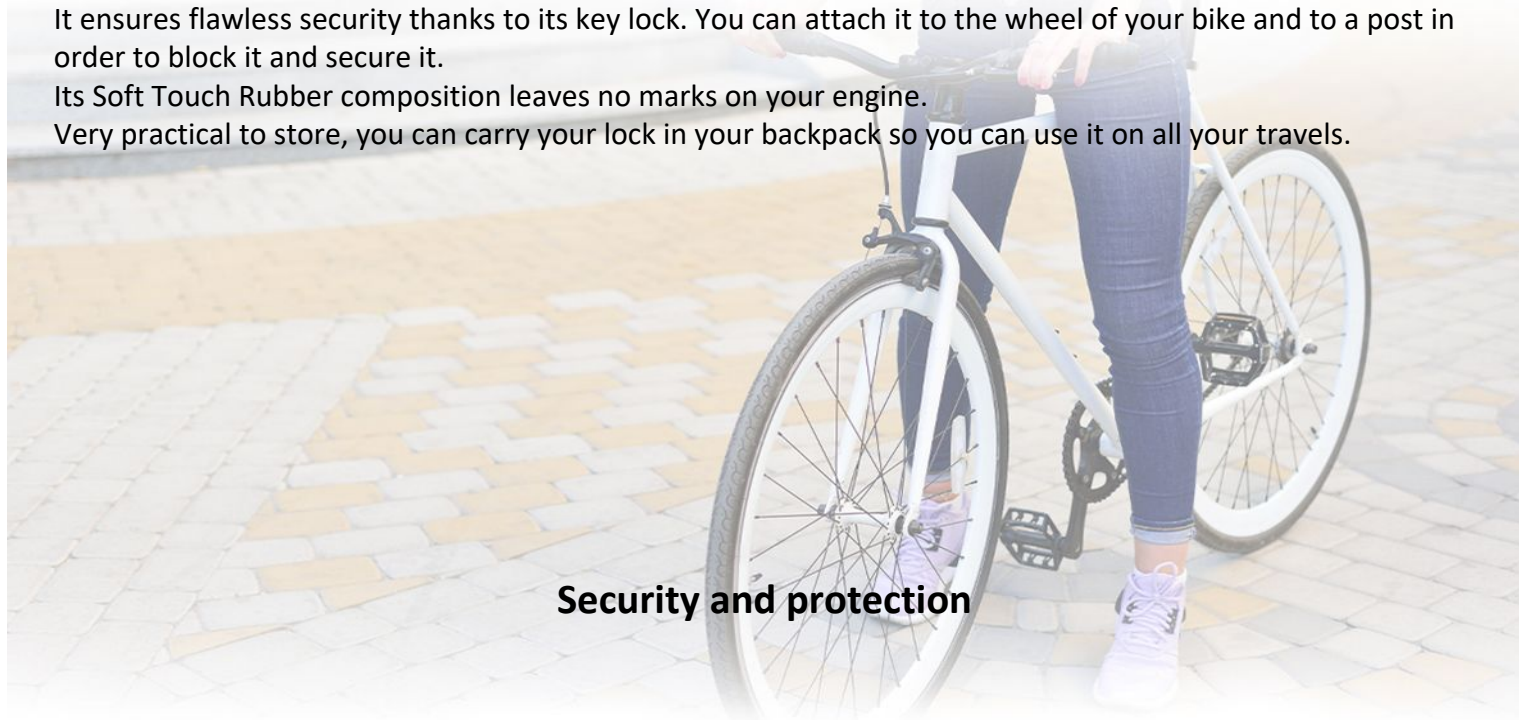

U-LOCK WITH CABLE FOR BIKE /E-SCOOTER

SECURE YOUR MACHINE WITHOUT DAMAGING IT

Do you leave your bike / scooter parked outside? To prevent theft, our lock is ultra resistant and solid. It ensures flawless security thanks to its key lock. You can attach it to the wheel of your bike and to a post in order to block it and secure it.

Its Soft Touch Rubber composition leaves no marks on your engine.

Very practical to store, you can carry your lock in your backpack so you can use it on all your travels.

Security and protection

U-LOCK WITH CABLE FOR BIKE /E-SCOOTER

Characteristics

Collection: Urban Moov
Composition: Aluminium, steel, zinc alloy, silicon
Color: Black
Product dimensions (W x H x D): 14 x 28 x 3 cm
Thickness: 1
Length (m): 1
Security level: 7/10
Category: U lock
Locking: Key