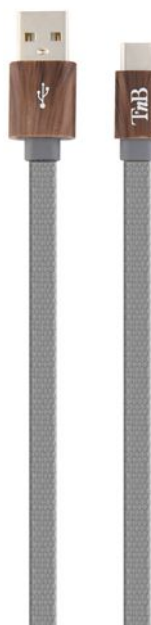

## WOODLE USB TYPE-C CABLE

A UNIQUE STYLE CABLE

Charge all your USB Type-C devices thanks to this USB/USB Type-C cable.

Strength and design

## WOODLE USB TYPE-C CABLE

### Characteristics

Characteristics: 5V / 2,4A  
Collection: WOODLE  
Compatibility: USB-C  
Connectivity: USB-A / USB-C  
Cable function: Charge & synchronization  
Length (cm): 100  
Max power (A): 2,4  
Max power (W): 15  
Type of connector: Wood effect