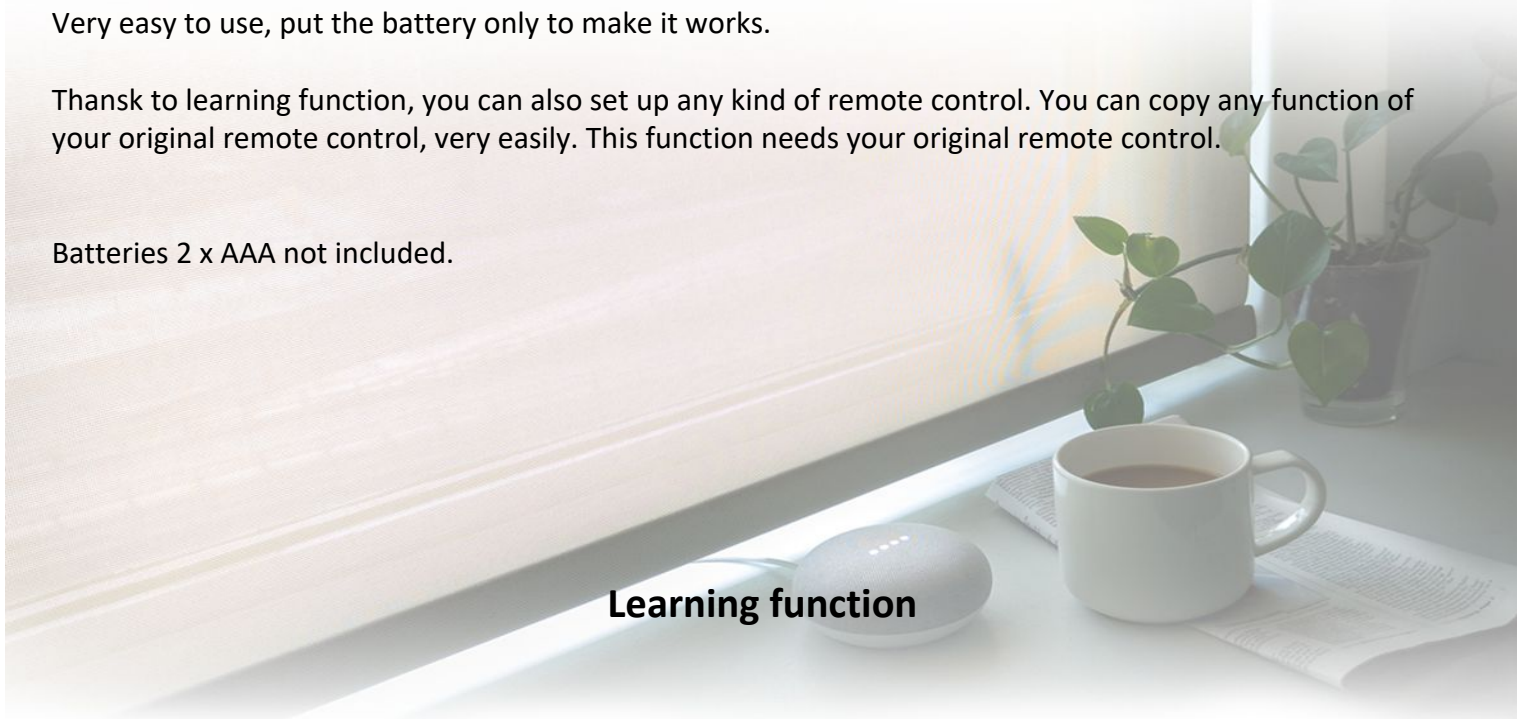

This 1 in 1 universal remote control is pre set up for all Panasonic, Philips, LG, Samsung and Sony TV models. Very easy to use, put the battery only to make it works.

Thank to learning function, you can also set up any kind of remote control. You can copy any function of your original remote control, very easily. This function needs your original remote control.

Batteries 2 x AAA not included.