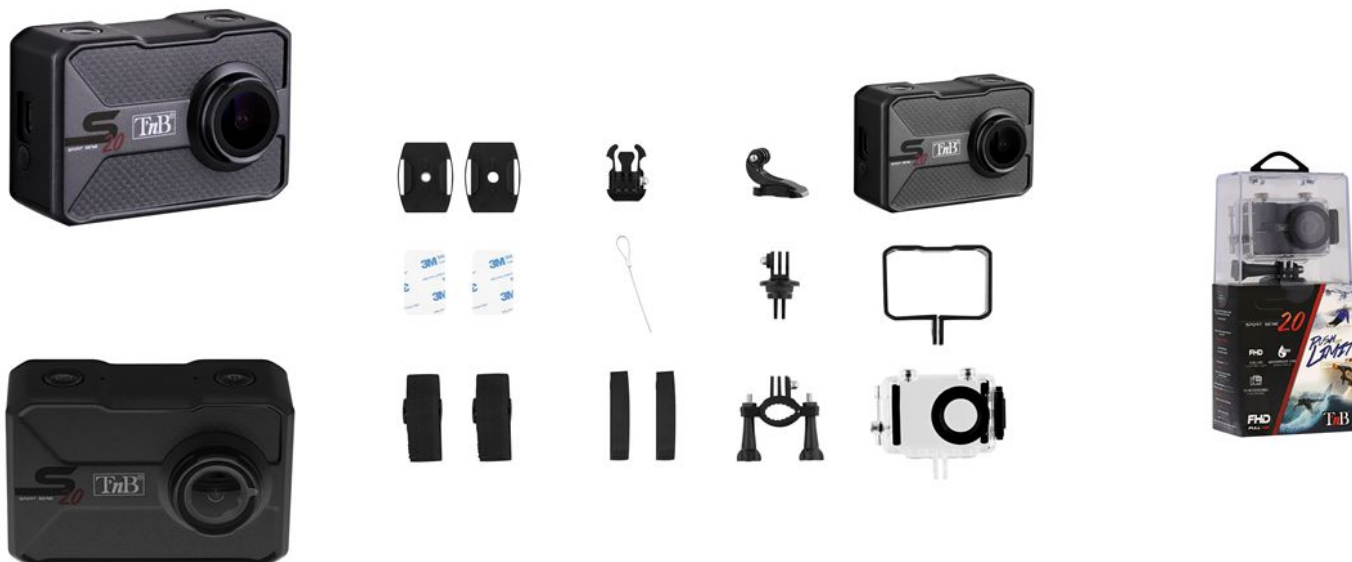

S20 SPORT CAMERA

CAPTURE YOUR MEMORIES IN FULL HD

The sports cam S20 Full HD will become your favourite companion in all your activities ! Thanks to Full HD quality, relive all your favourite moments in high definition. With its 16 MP image resolution and its 120° wide view angle, impress your loved ones with the quality of your images!

Its numerous modes will allow you to use your cam at any moment : while travelling, in family outing, in sports activity or in extreme conditions.

Its 2" LCD screen allows you to preview your photos and videos and makes the navigation easy and quick. The camera, with its housing, is waterproof till a depth of 30 meters.

S20 SPORT CAMERA

Characteristics

Additional accessories: 10 accessories
 Autonomy: 75 minutes
 Characteristics: Battery 3,7V / 900 mAh
 Compatibility: Windows 8 / 7 / Vista / XP / MAS OS
 Connectivity: Micro USB + Micro HDMI
 Color: Black
 Internal dimensions (W x H x D): L64 x H41 x P24 mm
 Screen: 2" TFT
 Format: Photo : JPEG / Video : MP4
 Memory: micro-SD card class 10 up to 64 GB
 Microphone: Built-in microphone
 Optics: Wide Angle : 120°
 Photo resolution: 16 Mp
 Video resolution: 1080P (1920 * 1080p) 60 fps

Box contents

1x camera S20
 1x waterproof case (up to 30m)
 1x bike mount
 1x buckle
 2x stickers
 1x vertical buckle
 1x universal adapter
 1x cable
 2x straps
 1x frame mount
 2x flat mounts
 1x USB - Micro USB cable