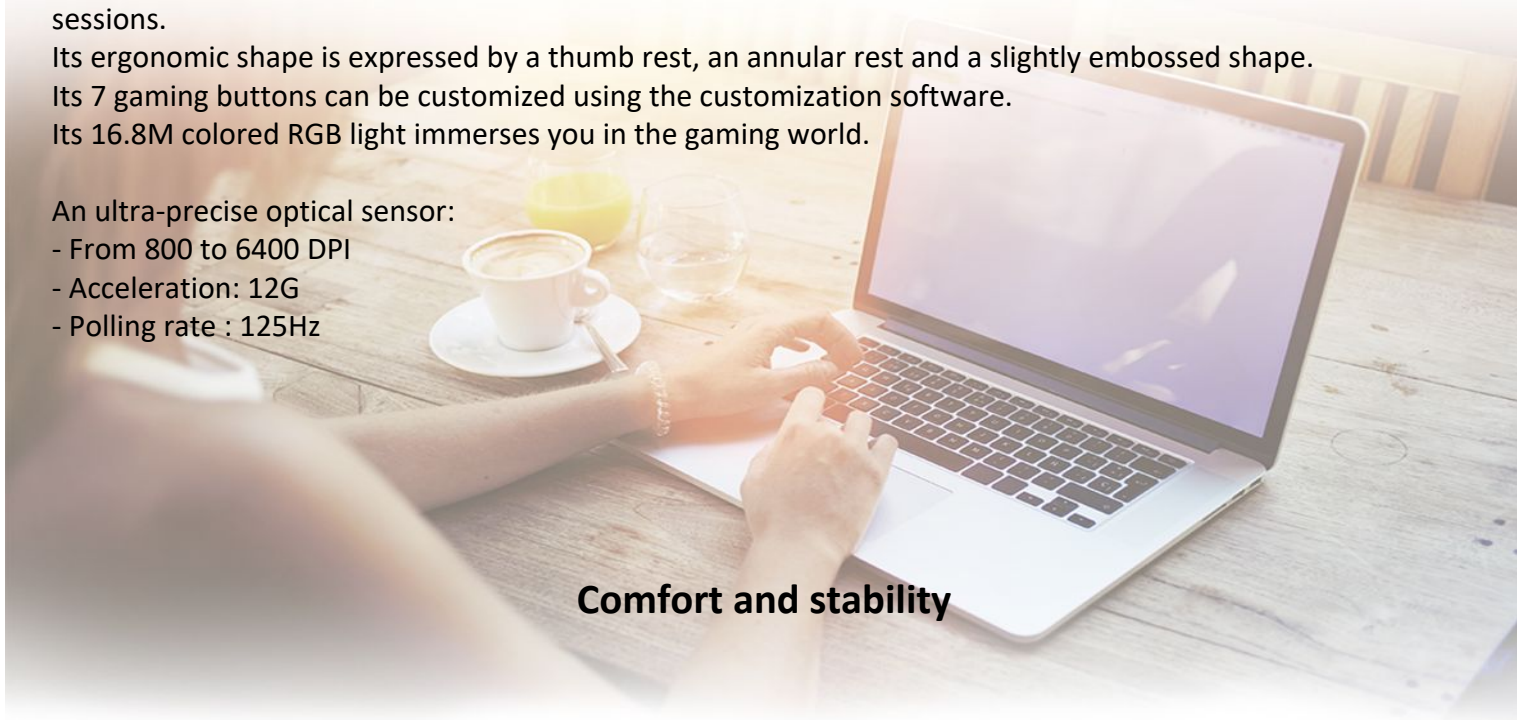

MY-200 CONFORT GAMING MOUSE

ULTRA STABLE AND CONFORTABLE GAMING MOUSE

The MY-200 gaming mouse was designed to give you stability and comfort even during your longest gaming sessions.

Its ergonomic shape is expressed by a thumb rest, an annular rest and a slightly embossed shape.

Its 7 gaming buttons can be customized using the customization software.

Its 16.8M colored RGB light immerses you in the gaming world.

An ultra-precise optical sensor:

- From 800 to 6400 DPI
- Acceleration: 12G
- Polling rate : 125Hz