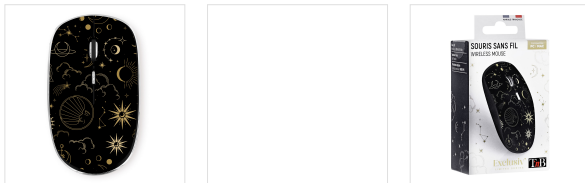

## ASTRO wireless mouse EXCLUSIV

EXCLUSIV T'NB DESIGN.

Battery-powered wireless mouse with automatic standby and ON/OFF button.  
 ASTRO design inspired by constellations and astrology.  
 Plug&Play, it connects automatically once the USB dongle is plugged into the computer.  
 Modern design with a pleasant grip.

### BOX CONTENTS

- 1 x Exclusiv' ASTRO mouse

- 1 x AA battery

- 1 x notice

## Characteristics

11,5x3x6,3

Piles

PC/MAC

800 - 1200 - 1600

USB-A

Ref.: MWXASTRO

3 303170 114384