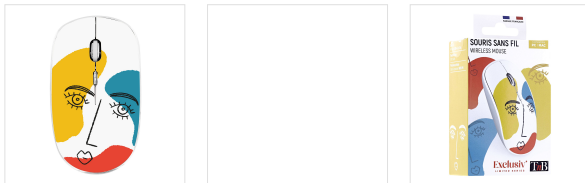

Multimedia - Mice - Exclusiv mice

ART wireless mouse EXCLUSIV

EXCLUSIV T'NB DESIGN.

Wireless mouse with removable battery, automatic stand by and ON/OFF switch.

ART design with "one line" and minimalist inspirations.

Plug&Play, it connects automatically once the dongle is plugged to the computer.

Modern design with a great grip.

BOX CONTENTS

- 1 x Exclusiv' ART mouse

- 1 x AA battery

- 1 x notice

Characteristics

11,5x3x6,3