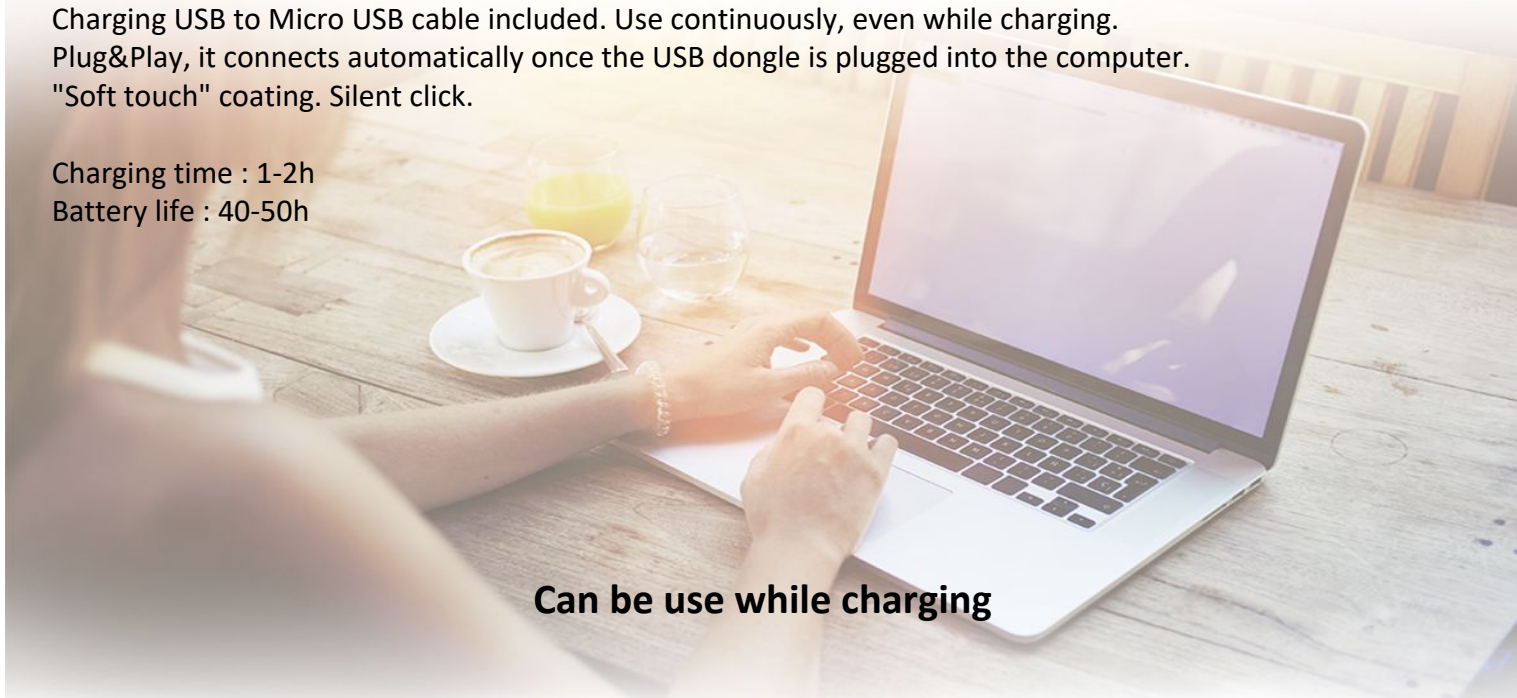

Wireless rechargeable mouse with automatic standby and ON/OFF switch. Compact size. Charging USB to Micro USB cable included. Use continuously, even while charging. Plug&Play, it connects automatically once the USB dongle is plugged into the computer. "Soft touch" coating. Silent click.

Charging time : 1-2h
Battery life : 40-50h