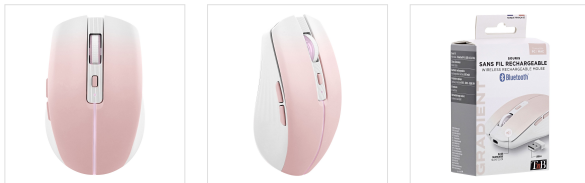

Multimedia - Mice - Wireless mice

DUAL CONNECT rechargeable colored mouse pink

2-IN-1 WIRELESS RECHARGEABLE MOUSE (BLUETOOTH AND USB-A WIRELESS DONGLE)

Trendy mouse with pastel pink shade color. Its fine and discreet retro light line in harmony with the color of its surface enhances this model. Use your mouse via Bluetooth or take advantage of its simple Plug & Play connection with its USB dongle. Plug in and navigate instantly. It has two easily accessible shortcut buttons on the side. Its automatic sleep mode extends the life of your mouse's battery when it remains motionless for a few minutes. Excellent autonomy thanks to its 500 mAh battery. Compatible with any device with a USB port or Bluetooth connection (Mac, PC, tablet, etc.)

BOX CONTENTS

- 1 x Rechargeable DUAL CONNECT wireless mouse
- 1 x charging cable
- 1 x Instructions

Characteristics

6.3 cm x 3.5 cm x 10 cm

500mAh rechargeable battery

PC / MAC

800 - 1200 - 1600

Ref.: MWGRADIENTPK