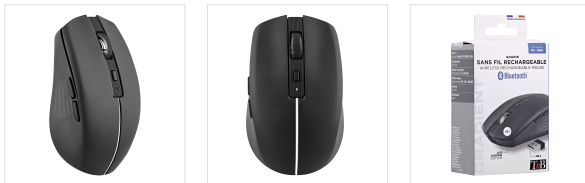

DUAL CONNECT rechargeable mouse black

2-IN-1 WIRELESS RECHARGEABLE MOUSE (BLUETOOTH AND USB-A WIRELESS DONGLE)

Trendy mouse with pastel blue gradient color. Its fine and discreet retro light line in harmony with the color of its surface enhances this model. Use your mouse via Bluetooth or take advantage of its simple Plug & Play connection with its USB dongle. Plug in and navigate instantly. It has two easily accessible shortcut buttons on the side. Its automatic sleep mode extends the life of your mouse's battery when it remains motionless for a few minutes. Excellent autonomy thanks to its 500 mAh battery. Compatible with any device with a USB port or Bluetooth connection (Mac, PC, tablet, etc.)

BOX CONTENTS

- 1 x Rechargeable DUAL CONNECT wireless mouse

- 1 x charging cable

- 1 x Instructions

Characteristics

500mAh rechargeable battery

PC / MAC

800 - 1200 - 1600