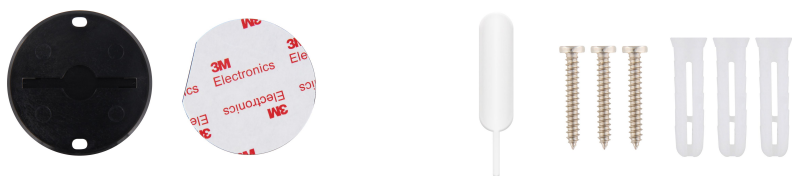

Communicate easily with your home : thanks to the built-in microphones and speakers.

MicroSD card slot, up to 128 Gb.

Free T'nB Smart app available on iOS and Android.

**Share the camera with other users so that the whole family can keep an eye on the house !**

## Characteristics

Product dimensions (WxDxH) in cm:  
 Compatibility: T'nB Smart Home  
 Connectivity: Wifi 802.11 b/g/n  
 Color: White  
 Internal dimensions (W x H x D): 114mm x 105mm x 114mm  
 Microphone: Yes  
 Weight (g): 230  
 Video resolution: 1280\*720P  
 Use: indoor