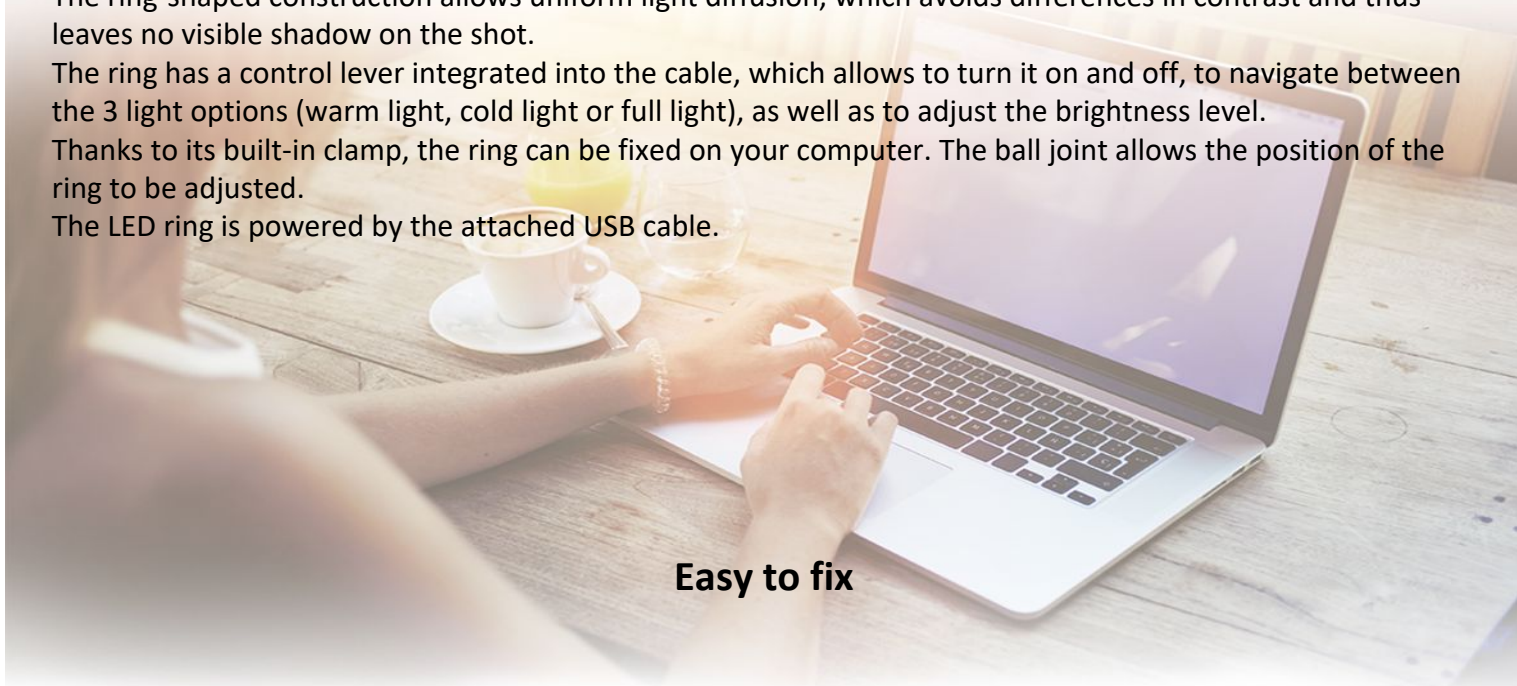

# LED RING 6" WITH CLIP - INFLUENCE

ENHANCE THE BRIGHTNESS OF YOUR VIDEOS!

This 6 "diameter LED ring is the essential accessory for your videos.

The ring-shaped construction allows uniform light diffusion, which avoids differences in contrast and thus leaves no visible shadow on the shot.

The ring has a control lever integrated into the cable, which allows to turn it on and off, to navigate between the 3 light options (warm light, cold light or full light), as well as to adjust the brightness level.

Thanks to its built-in clamp, the ring can be fixed on your computer. The ball joint allows the position of the ring to be adjusted.

The LED ring is powered by the attached USB cable.

**Easy to fix**

## Characteristics

Diffusion angle: 120°  
 Collection: Influence  
 Compatibility: Universal  
 Connectivity: USB  
 Color: Black  
 Diameter (cm): 15,5  
 Max height when unfolded (cm): 26  
 Color rendering index:  
 Light intensity: 400 Lux @ 1m  
 Lumens: 150  
 Number of LEDs: 48  
 Max power (W): 7  
 Size (inches): 6"  
 Color temperature: 3000K - 6000K