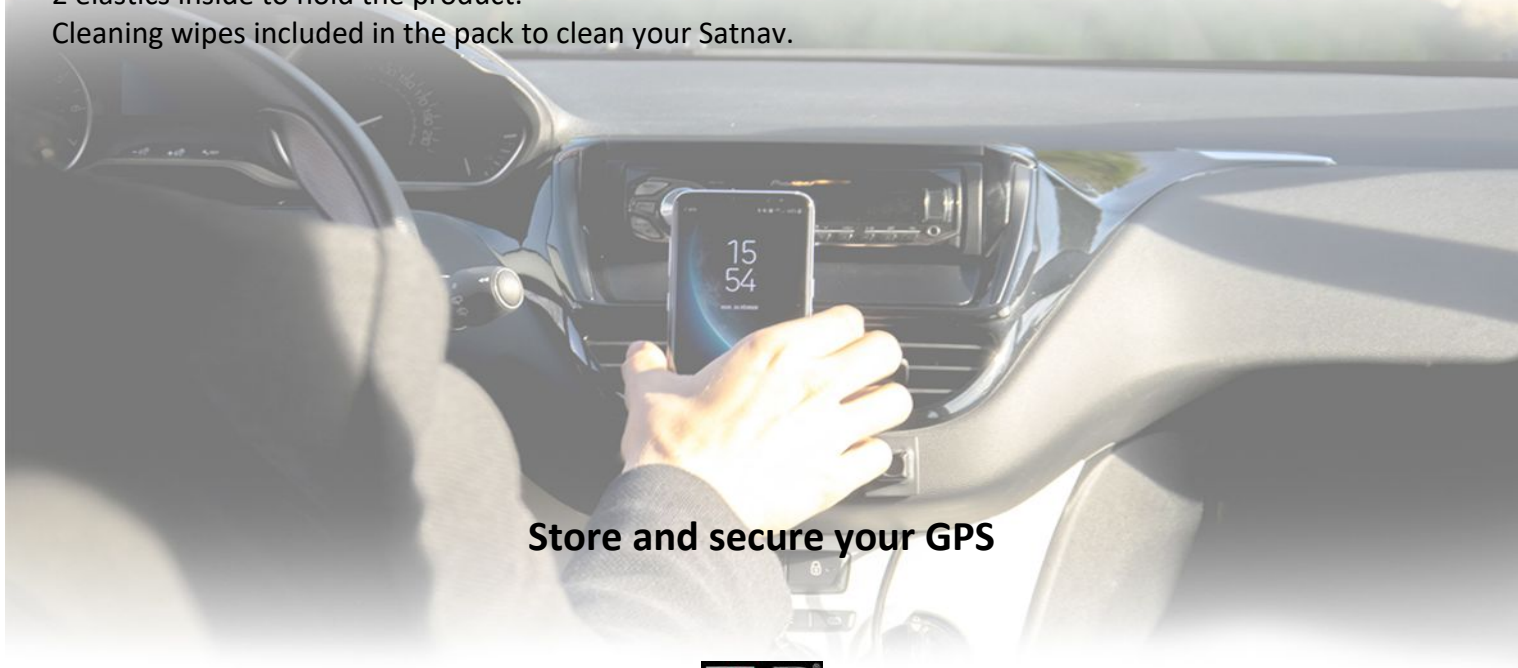

SAT NAV CARBON BAG SIZE L

PROTECT YOUR SAT NAV

Semi-rigid shell case for 4.7" to 5" SatNav, with carbon effect exterior.
 Shock cancelling system: Inside of the shell in foam to absorb the chocs and vibrations.
 2 elastics inside to hold the product.
 Cleaning wipes included in the pack to clean your Satnav.