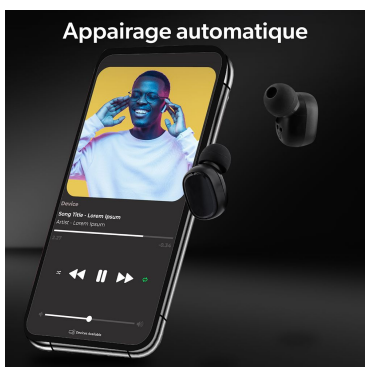

The in-ear format provides exceptional sound power and dark bass depth, isolation from surrounding sounds and therefore passive noise reduction. Their hold in your ear and their ergonomics ensure total freedom of movement.

The earbuds feature touch control allowing you to manage volume and playback tracks with a tap. Thanks to the integrated microphone, pick up and make your clear calls in one gesture, without going through your smartphone.

Écouteurs sans fil

Autonomie 24 heures
+ Indicateur de charge

Un style inégalable

Format intra-auriculaire

Bluetooth®
5.2

Autonomie
24H 24 heures

Commandes tactiles - Play/Pause - piste de lecture - volume

Format intra-auriculaire

Indicateur de charge

Microphone intégré : appels clairs

Appairage automatique

Commandes tactiles

Play/Pause - pistes de lecture - volume

Microphone intégré

Appels clairs