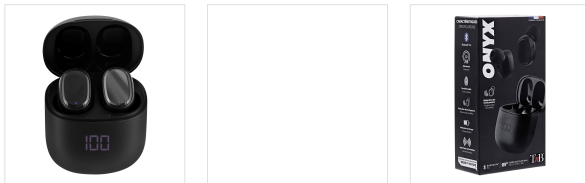

BOX CONTENTS

- 2 x TWS ONYX headphones
- 1 x USB-C charging cable
- 1 x Charging box
- 2 x pairs of silicone tips (different sizes)
- 1 x Instructions

Characteristics

Batterie lithium 300 mAh

Batterie lithium 40 mAh

24 hours

USB-C cable

Touch control

6

In-ear

100 - 20 000

16

Charging indicator

Handsfree

Passive noise reduction

104 dB

Ref.: EBONYXBK

3 303170 113158

Packing: 4
Net weight (g): 46
Weight with packaging (g): 142
Product size (cm):
Packing size (cm): 7x4x16

More info...

www.t-nb.com

La Marque Française