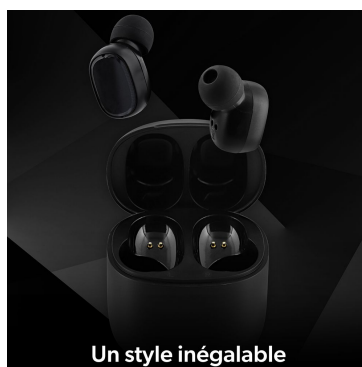

Un style inégalable