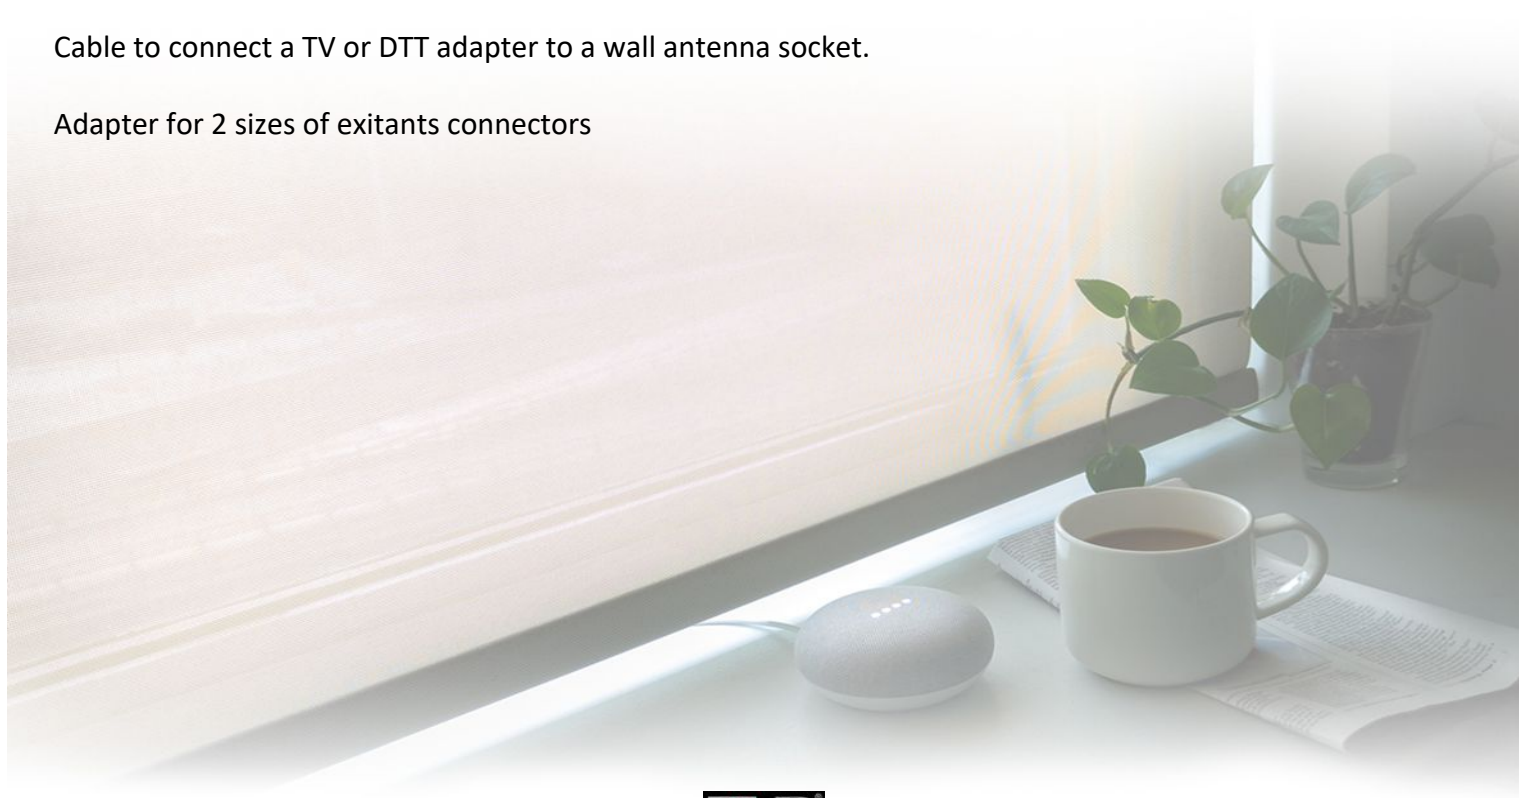

TV CABLE 9,5M/M 2M+ADAPT.9.5F

Cable to connect a TV or DTT adapter to a wall antenna socket.

Adapter for 2 sizes of exitants connectors

TV CABLE 9,5M/M 2M+ADAPT.9.5F

Characteristics

Format: Linking a TV or a DTTV adapter to a male aerial wall socket