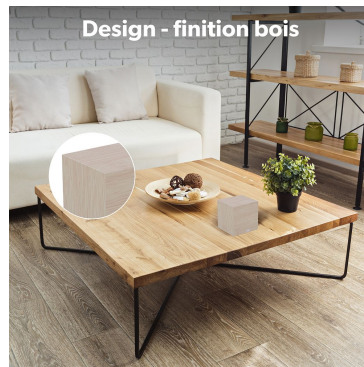

Sou - Alarm clocks - J.O.Y.

LED alarm clock with wood finish

THE ALARM CLOCK THAT FITS PERFECTLY INTO YOUR DECORATION

Add a trendy touch to your interior with this wood-finish LED alarm clock!
 Find essential information: time, date, interior temperature.
 Take advantage of the multi-alarm mode to program up to 3 different alarms to wake you up gently.
 The alarm clock has 3 brightness levels and automatic adjustment between 6 p.m. and 7 a.m. to adapt the brightness to the surrounding light.
 You have the choice between classic mode, in which the time display remains constant, or energy saving mode in which the display turns off after 15 seconds. The alarm clock then turns back on by touch or by voice.
 Thanks to the memory function, you do not need to reconfigure the time and alarm if the alarm clock is turned off.
 Activate power saving mode and simply tap the alarm clock to display the time.
 This JOY alarm clock will fit perfectly into your interior!

J
o
y.

CUBE

3 alarmes programmables

Affichage de la température

Design - finition bois

4 niveaux de luminosité
Ajustement automatique de la luminosité 18h - 7h

-  3 alarmes programmables
-  °C Affichage température
-  Design, finition bois
-  4 niveaux de luminosité
-  Dimensions : 6 x 6 x 6 cm
-  Activation vocale ou tactile