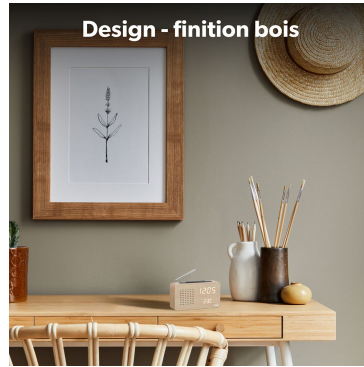

Sou - Alarm clocks - J.O.Y.

FM LED alarm clock radio in wood finish

THE CLOCK RADIO THAT FITS PERFECTLY INTO YOUR DECORATION

Add a trendy touch to your interior with this LED clock radio in wood finish! Find essential information: time, interior temperature. Listen to FM radio with ease thanks to automatic station scanning. Program your alarm and choose to wake up with a classic "beep" or with the last FM station listened to. In addition, thanks to the "week" mode, the alarm automatically pauses on weekends, you do not need to deprogram it. The alarm clock has 3 brightness levels and automatic adjustment between 6 p.m. and 7 a.m. to adapt the brightness to the surrounding light. You have the choice between classic mode, in which the time display remains constant, or energy saving mode in which the display turns off after 15 seconds. The alarm clock then turns back on by touch or by voice. Activate power saving mode and simply tap the alarm clock to display the time. This JOY alarm clock will fit perfectly into your interior!

Design - finition bois

Affichage de la température

- 1 alarme programmable
- Radio FM - 87,9 - 108 MHz
- Scan automatique
- Design, finition bois
- 4 niveaux de luminosité
- Affichage température

4 niveaux de luminosité