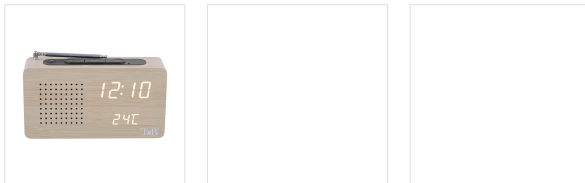

Sou - Alarm clocks - J.O.Y.

FM LED alarm clock radio in wood finish

THE CLOCK RADIO THAT FITS PERFECTLY INTO YOUR DECORATION

Add a trendy touch to your interior with this LED clock radio in wood finish! Find essential information: time, interior temperature. Listen to FM radio with ease thanks to automatic station scanning. Program your alarm and choose to wake up with a classic "beep" or with the last FM station listened to. In addition, thanks to the "week" mode, the alarm automatically pauses on weekends, you do not need to deprogram it. The alarm clock has 3 brightness levels and automatic adjustment between 6 p.m. and 7 a.m. to adapt the brightness to the surrounding light. You have the choice between classic mode, in which the time display remains constant, or energy saving mode in which the display turns off after 15 seconds. The alarm clock then turns back on by touch or by voice. Activate power saving mode and simply tap the alarm clock to display the time. This JOY alarm clock will fit perfectly into your interior!

BOX CONTENTS

- 1 x alarm clock
- 1 x alimentation cable
- 1 x user manual

Characteristics

125 x 75 x 60 mm

micro USB

tissu and rubber

Ref.: CLOCKFMWD

3 303170 112182

Design - finition bois

Affichage de la température

- 1 alarme programmable
- Radio FM - 87,9 - 108 MHz
- Scan automatique
- Design, finition bois
- 4 niveaux de luminosité
- Affichage température

4 niveaux de luminosité

Ajustement automatique de la luminosité 18h - 7h

Dimensions : 16,5 x 9,5 x 4,5 cm

Mode week-end : désactivation automatique

Activation vocale ou tactile