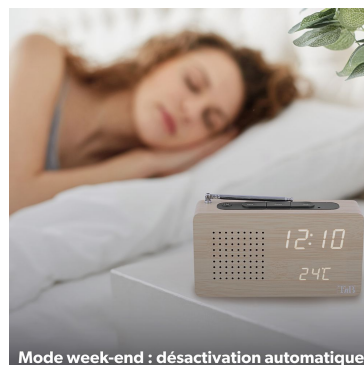

Sou - Alarm clocks - J.O.Y.

FM LED alarm clock radio in wood finish

THE CLOCK RADIO THAT FITS PERFECTLY INTO YOUR DECORATION

Add a trendy touch to your interior with this LED clock radio in wood finish! Find essential information: time, interior temperature. Listen to FM radio with ease thanks to automatic station scanning. Program your alarm and choose to wake up with a classic "beep" or with the last FM station listened to. In addition, thanks to the "week" mode, the alarm automatically pauses on weekends, you do not need to deprogram it. The alarm clock has 3 brightness levels and automatic adjustment between 6 p.m. and 7 a.m. to adapt the brightness to the surrounding light. You have the choice between classic mode, in which the time display remains constant, or energy saving mode in which the display turns off after 15 seconds. The alarm clock then turns back on by touch or by voice. Activate power saving mode and simply tap the alarm clock to display the time. This JOY alarm clock will fit perfectly into your interior!

BOX CONTENTS

- 1 x alarm clock
- 1 x alimentation cable
- 1 x user manual

Characteristics

125 x 75 x 60 mm

micro USB

tissu and rubber

Ref.: CLOCKFMWD

3 303170 112182

Design - finition bois

Affichage de la température

- 1 alarme programmable
- Radio FM - 87,9 - 108 MHz
- Scan automatique
- Design, finition bois
- 4 niveaux de luminosité
- Affichage température

4 niveaux de luminosité

Ajustement automatique de la luminosité 18h - 7h

Dimensions : 16,5 x 9,5 x 4,5 cm

Mode week-end : désactivation automatique

Activation vocale ou tactile