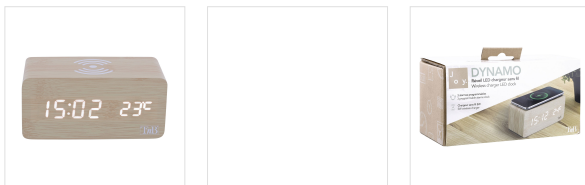

Sou - Alarm clocks - J.O.Y.

LED alarm clock with wood finish and induction charger

CHARGE YOUR SMARTPHONE WIRELESSLY, WAKE UP IN STYLE!

Add a trendy touch to your interior with this wood-finish LED alarm clock with induction charger!
 Find the time and indoor temperature at a glance.
 Take advantage of the multi-alarm mode to program up to 3 different alarms to wake you up gently. In addition, thanks to the "week" mode, the alarm automatically pauses on weekends, you do not need to deprogram it.
 The alarm clock has a 5 Watt induction charger. Simply place your smartphone on the alarm clock when you go to bed, find it 100% charged when you wake up!
 The alarm clock has 3 brightness levels and automatic adjustment between 6 p.m. and 7 a.m. to adapt the brightness to the surrounding light.
 You have the choice between classic mode, in which the time display remains constant, or energy saving mode in which the display turns off after 15 seconds. The alarm clock then turns back on by touch or by voice.
 Thanks to the memory function, you do not need to reconfigure the time and alarm if the alarm clock is turned off.
 This JOY alarm clock will fit perfectly into your interior!

BOX CONTENTS

- 1 x Clock

- 1 x alimentation cable

- 1 x user manual

Characteristics

125 x 75 x 60 mm

Temperature display

3 programmable alarms

DC 5V / 4 piles AAA

tissu and rubber

3 light intensities

5W

Ref.: **CLOCKCH5W**

3 303170 112175

Packing: 3
 Net weight (g): 250
 Weight with packaging (g): 353
 Product size (cm):
 Packing size (cm): 18x8.5x11.5

Affichage de la température

Dimensions : 15,5 x 7,1 x 7,4 cm

Mode week-end : désactivation automatique

Activation vocale ou tactile