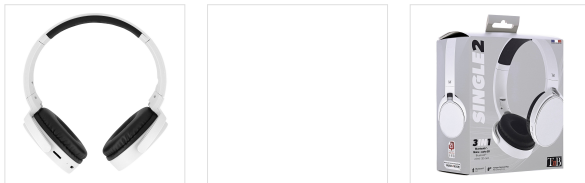

## SINGLE 2 Bluetooth headphones Silver

ENJOY YOUR BEST SINGLES ON REPEAT...

The SINGLE 2 headphones are the perfect headphones for enjoying your favorite songs over and over again. A helmet with a timeless color, for an inimitable design. This Bluetooth 5.0 headset connects wirelessly to your smartphone. You can also listen to music directly from an SD card using the dedicated port. Finally, thanks to the 3.5mm jack port, plug in a jack cable and enjoy music while saving your headset battery.

The SINGLE 2 headphones will take you as far as the bass of your songs is deep, with extraordinary intensity, and a battery life of 8 hours.

Foldable and equipped with rotating pads, store it easily in a bag or briefcase and always keep it close at hand. Its adjustable headband allows you to adapt it to the size of your head and ensure your listening comfort, even over a prolonged period of time. Thanks to the integrated controls, you can adjust the volume, playback track, navigate between listening modes and answer your calls in one gesture. A microphone is built-in for clear calls without the need for your smartphone.

### BOX CONTENTS

- 1 x SINGLE2 headphones

- 1 x USB-C cable

- 1 x user manual