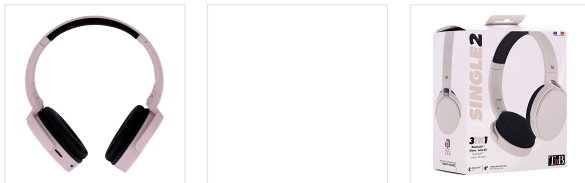

## SINGLE 2 Bluetooth headphones pink

### BLUETOOTH 5.0 LATEST GENERATION

The SINGLE 2 headphones are the perfect headphones for enjoying your favorite songs on repeat. A helmet in an unmodable color, for an inimitable design. This Bluetooth 5.0 headset connects wirelessly to your smartphone. You can also listen to music directly from an SD card using the dedicated DI port. Finally, thanks to the 3.5mm jack port, plug in a jack cable and enjoy music while saving your headset battery.

The SINGLE 2 headphones will take you as far as the bass of your songs is deep, with extraordinary intensity, and a battery life of 8 hours.

Foldable and equipped with rotating pads, store it easily in a bag or briefcase and always keep it close at hand. Its adjustable headband allows you to adapt it to the size of your head and ensure your listening comfort, even over a long period of time.

### BOX CONTENTS

- 1 x SINGLE2 headphones

- 1 x USB-C cable

- 1 x user manual