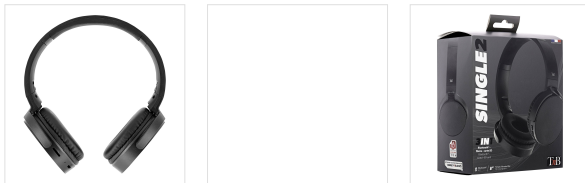

Sou - Headphones - Bluetooth® headphones

SINGLE 2 Bluetooth headphones black

BLUETOOTH 5.0 LATEST GENERATION

The SINGLE 2 headphones are the perfect headphones for enjoying your favorite songs on repeat. A helmet in an unmodable color, for an inimitable design. This Bluetooth 5.0 headset connects wirelessly to your smartphone. You can also listen to music directly from an SD card using the dedicated DI port. Finally, thanks to the 3.5mm jack port, plug in a jack cable and enjoy music while saving your headset battery.

The SINGLE 2 headphones will take you as far as the bass of your songs is deep, with extraordinary intensity, and a battery life of 8 hours.

Foldable and equipped with rotating pads, store it easily in a bag or briefcase and always keep it close at hand. Its adjustable headband allows you to adapt it to the size of your head and ensure your listening comfort, even over a long period of time.

Thanks to the integrated controls, you can adjust the volume, playback track, navigate between listening modes and answer your calls in one gesture. A microphone is integrated for clear calls without the need for your smartphone.

BOX CONTENTS

- 1 x SINGLE2 headphones

- 1 x USB-C cable

- 1 x user manual

Characteristics

Lithium battery
200mAh

8h

Bluetooth 5.0