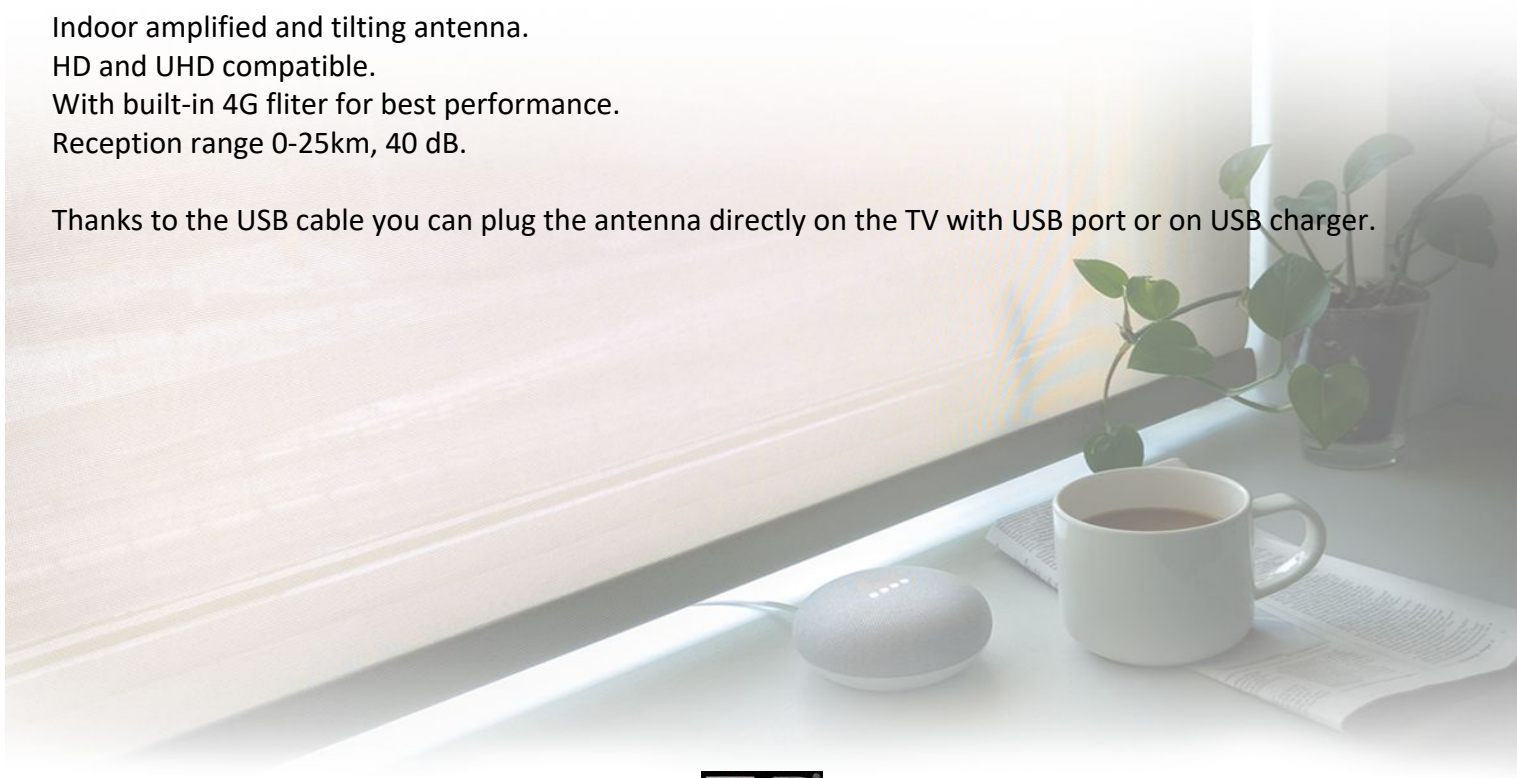

FLAT INDOOR ANTENNA 40 DB

Indoor amplified and tilting antenna.
 HD and UHD compatible.
 With built-in 4G filter for best performance.
 Reception range 0-25km, 40 dB.

Thanks to the USB cable you can plug the antenna directly on the TV with USB port or on USB charger.

FLAT INDOOR ANTENNA 40 DB

Characteristics

Product dimensions (WxDxH) in cm:
Power supply: USB 5V
Amplifier: Built-in
Max acoustic gain (dB): 40
Frequency band (Hz): UHF 470-790 MHz
Impedance (Ohm): 75
Cable length (cm):
Use: Max range 15km